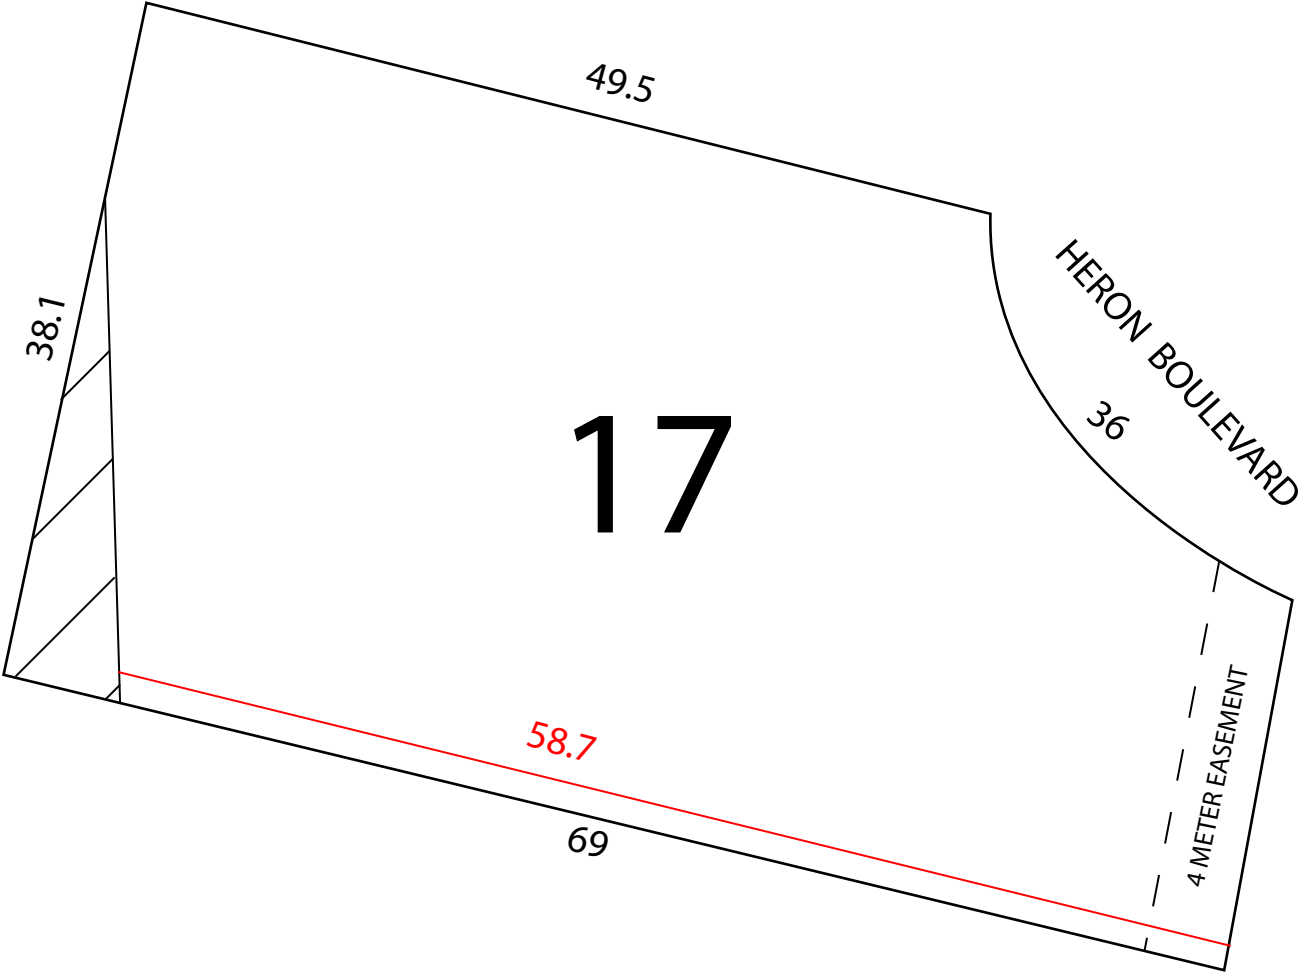

Vespra Valley Estates Phase 2

STEVE VANDRICK
Broker
REMAX CHAY REALTY INC.
Brokerage
705-722-7100

ARTISTS CONCEPTION
* Errors and Omissions excepted.
*All dimensions approximate.

 Tree Preservation