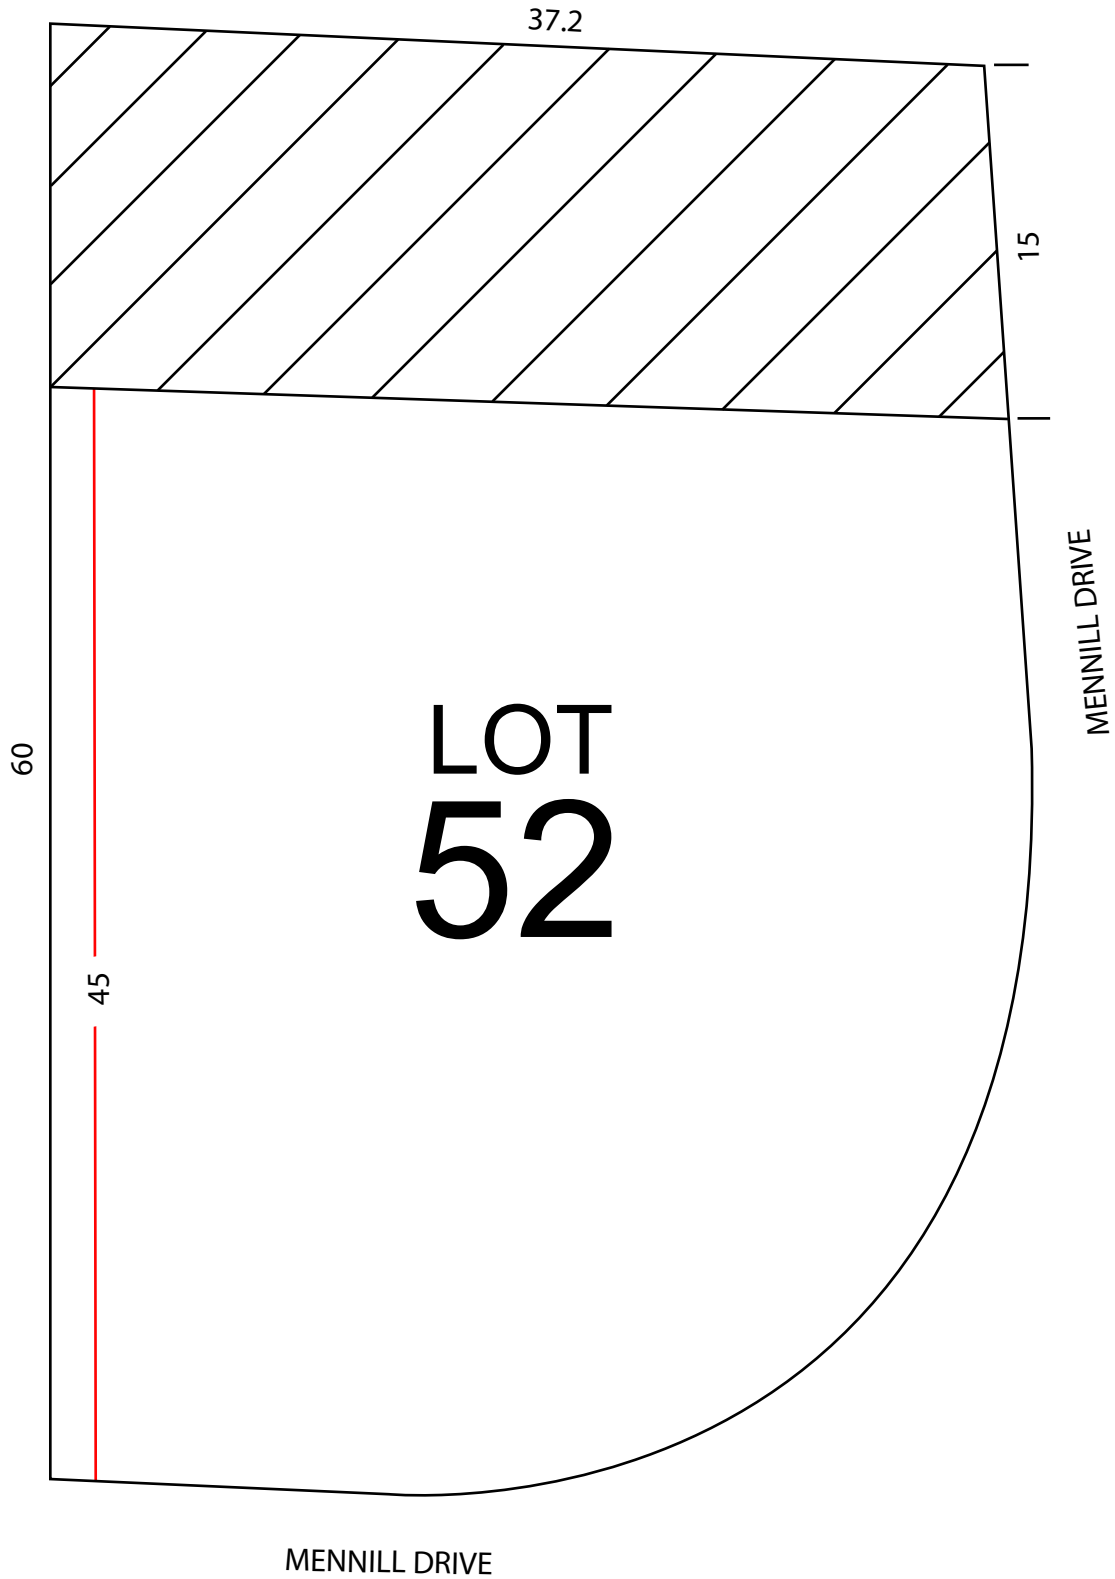

Black Creek Estates of Snow Valley Phase 3

STEVE VANDRICK
Broker
REMAX CHAY REALTY INC.
Brokerage
705-722-7100

ARTISTS CONCEPTION
* Errors and Omissions excepted.
* All dimensions approximate.

 Tree Preservation