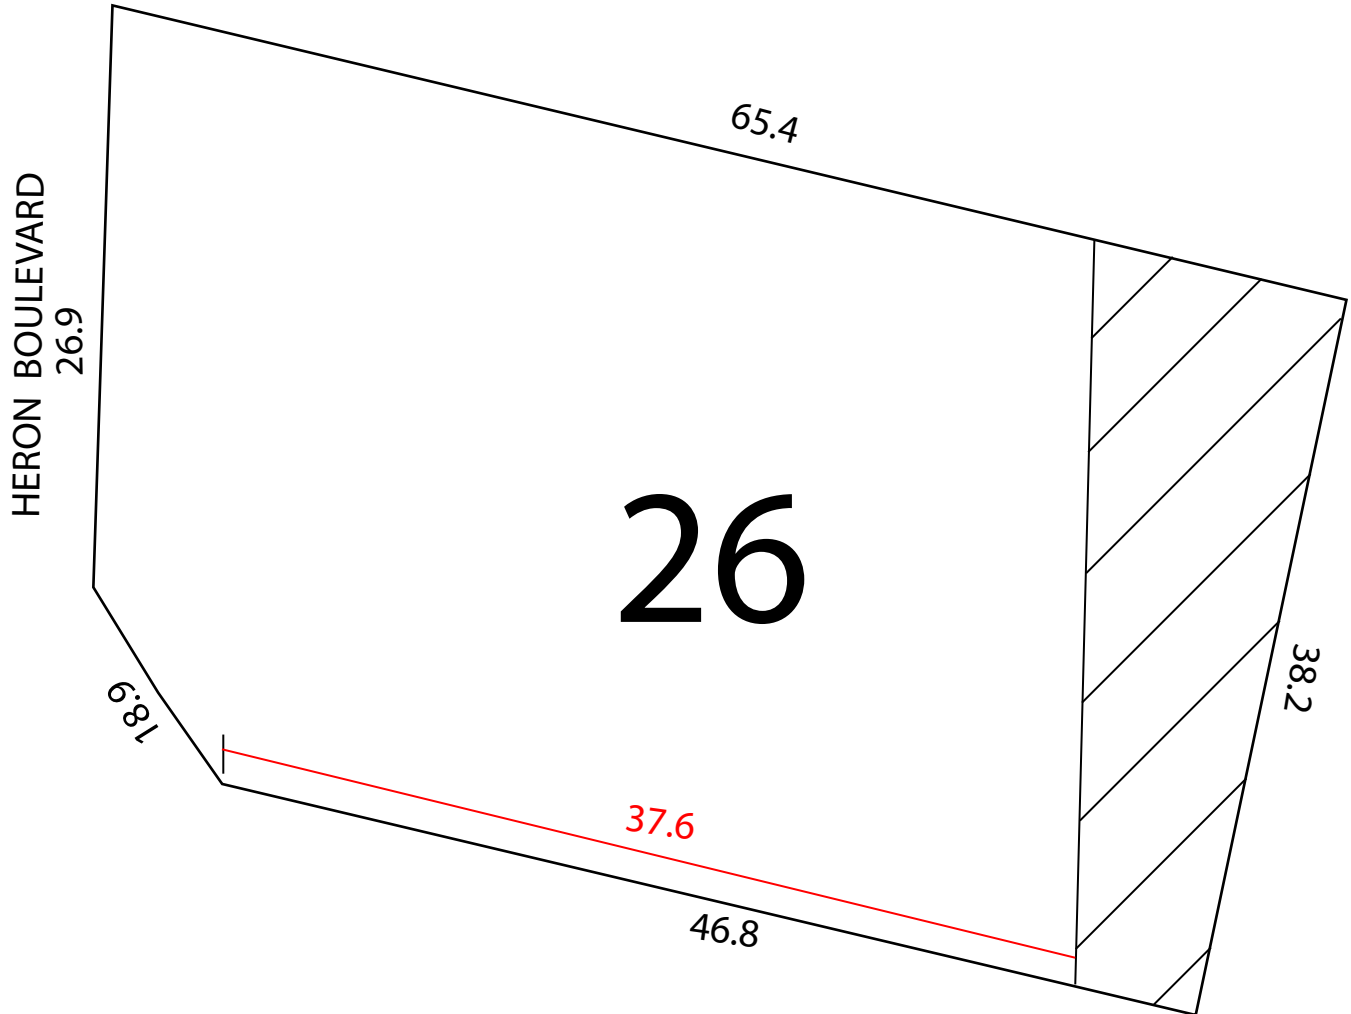

Vespra Valley Estates Phase 2

STEVE VANDRICK
Broker
REMAX CHAY REALTY INC.
Brokerage
705-722-7100

ARTISTS CONCEPTION

* Errors and Omissions excepted.
*All dimensions approximate.

Tree Preservation