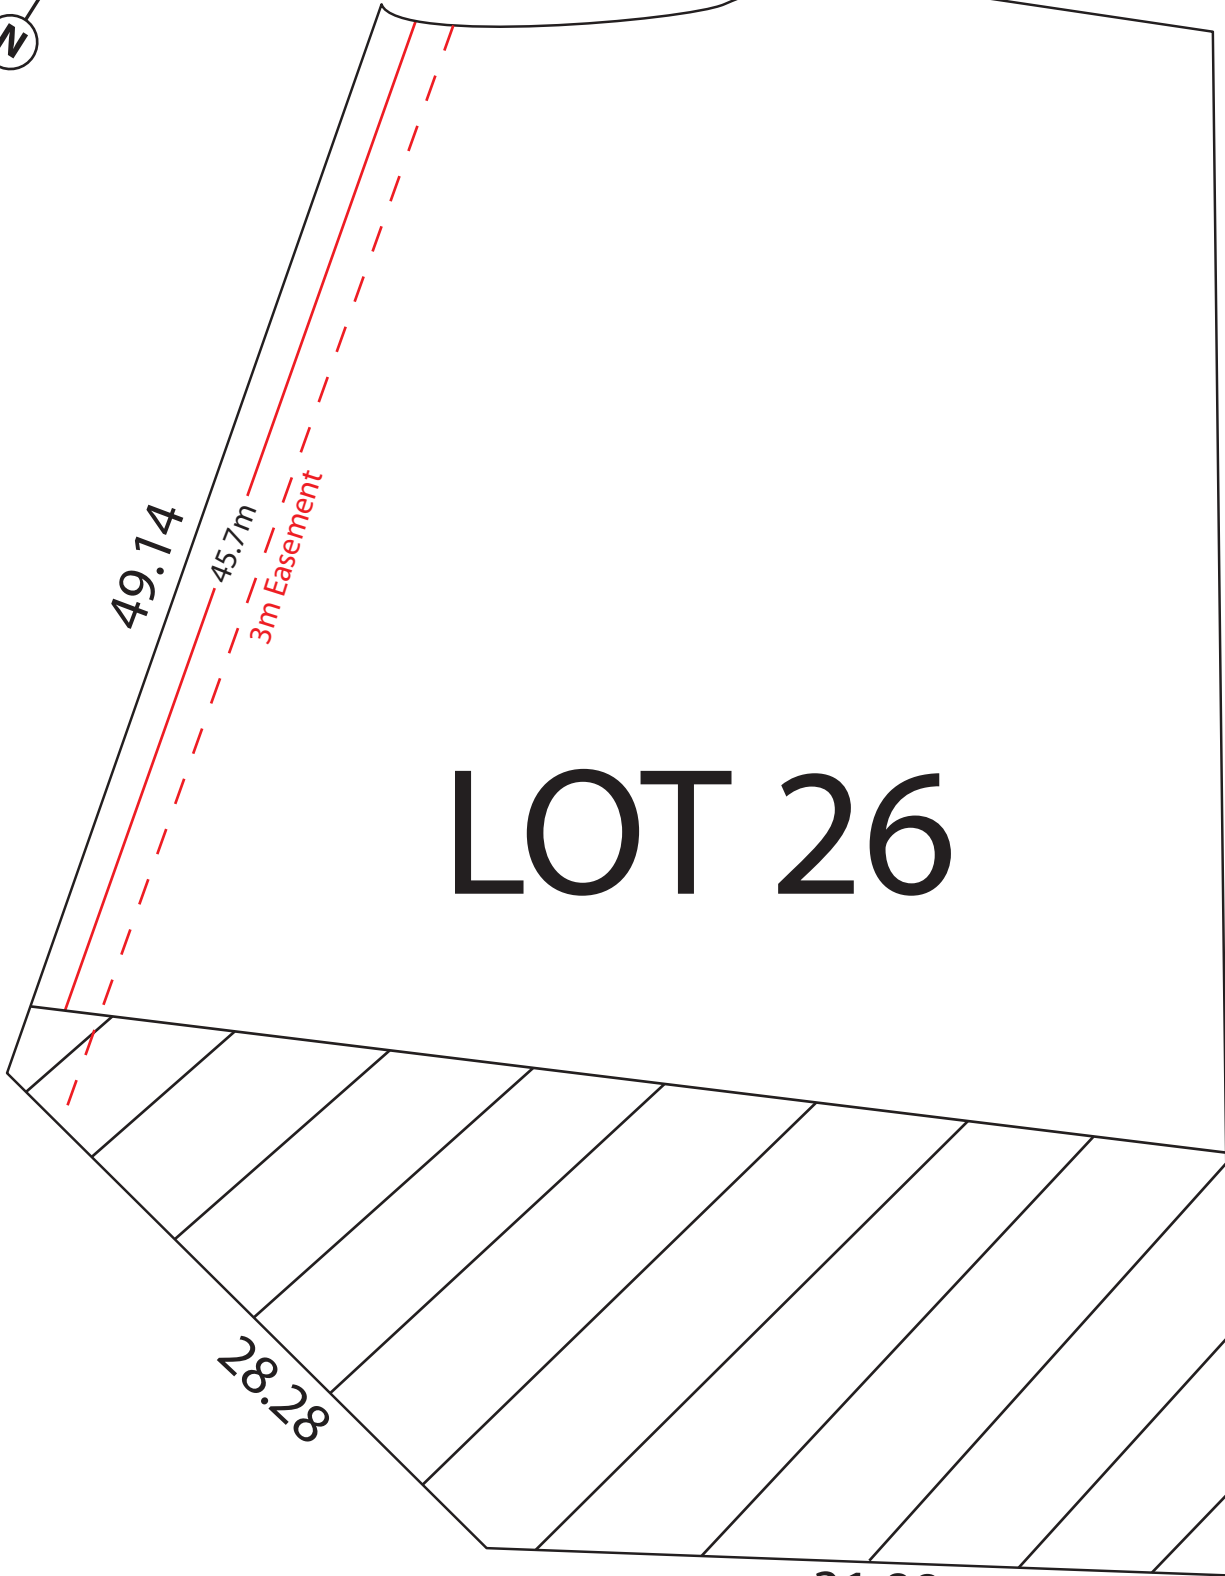

STREET  
34.80

# LOT 26

Snow Valley  
Landing SPRINGWATER TOWNSHIP

[www.snowvalleylanding.com](http://www.snowvalleylanding.com)

ARTISTS CONCEPTION

\* Errors and Omissions excepted.

\*All dimensions approximate.

Tree Preservation Area